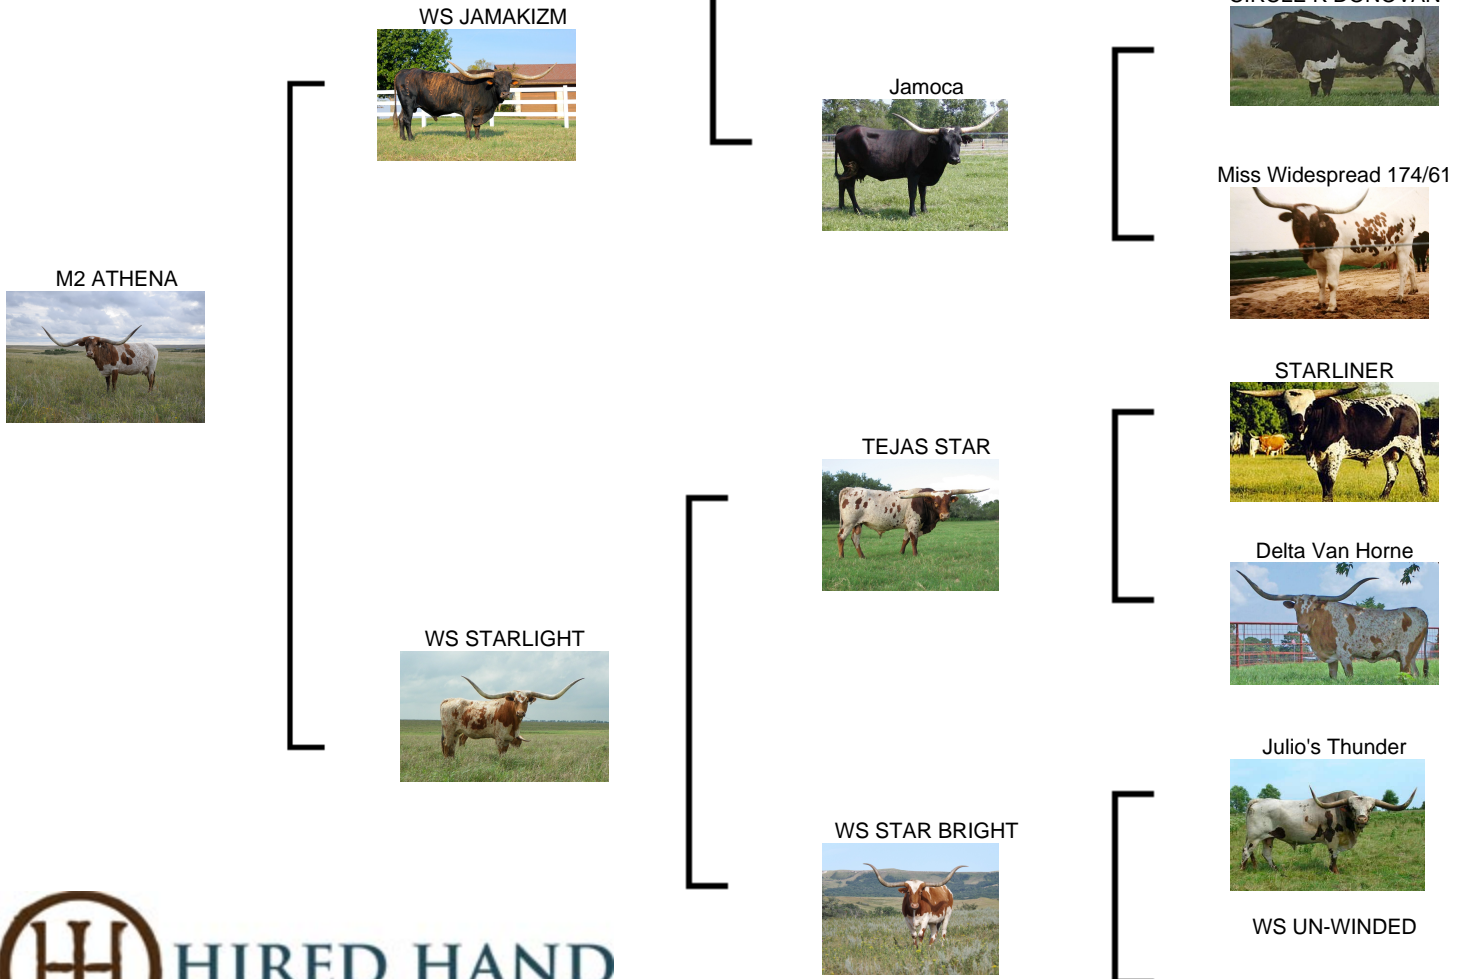

## M2 ATHENA

**Date of Birth:** 04/11/2018  
**Registration 1:** CT1310444  
**Sale Price:** \$8,000.00  
**Breeder:** M2 Land and Cattle  
**Owner:** M2 Land and Cattle

Courtesy of Rocky Mountain Longhorns

M2 ATHENA IS A MATRIARCH COW AND  
 OUTPRODUCES HERSELF EVERY YEAR. WE ARE  
 KEEPING A DAUGHTER AND THIS YEARS BULL CALF  
 AS REPLACEMENT TO CARRY ON HER LEGACY.  
 SHE'S DNA'D, PARENT VERIFIED AND ON RECORD  
 AT THE TLBAA. EASY HANDLING AND EATS OUT OF  
 YOUR HAND. DAM WAS 97" TTT AT DEATH AND WS  
 JAMAKIZM CARRIES HIS OWN MERIT. CONFIRMED

**Total Horn:** 111.7500 on 10/03/2024  
**TTT:** 85.3125 on 10/03/2024  
**Weight:** 1324.0000 on 10/03/2024

<http://www.hiredhandsoftware.com>