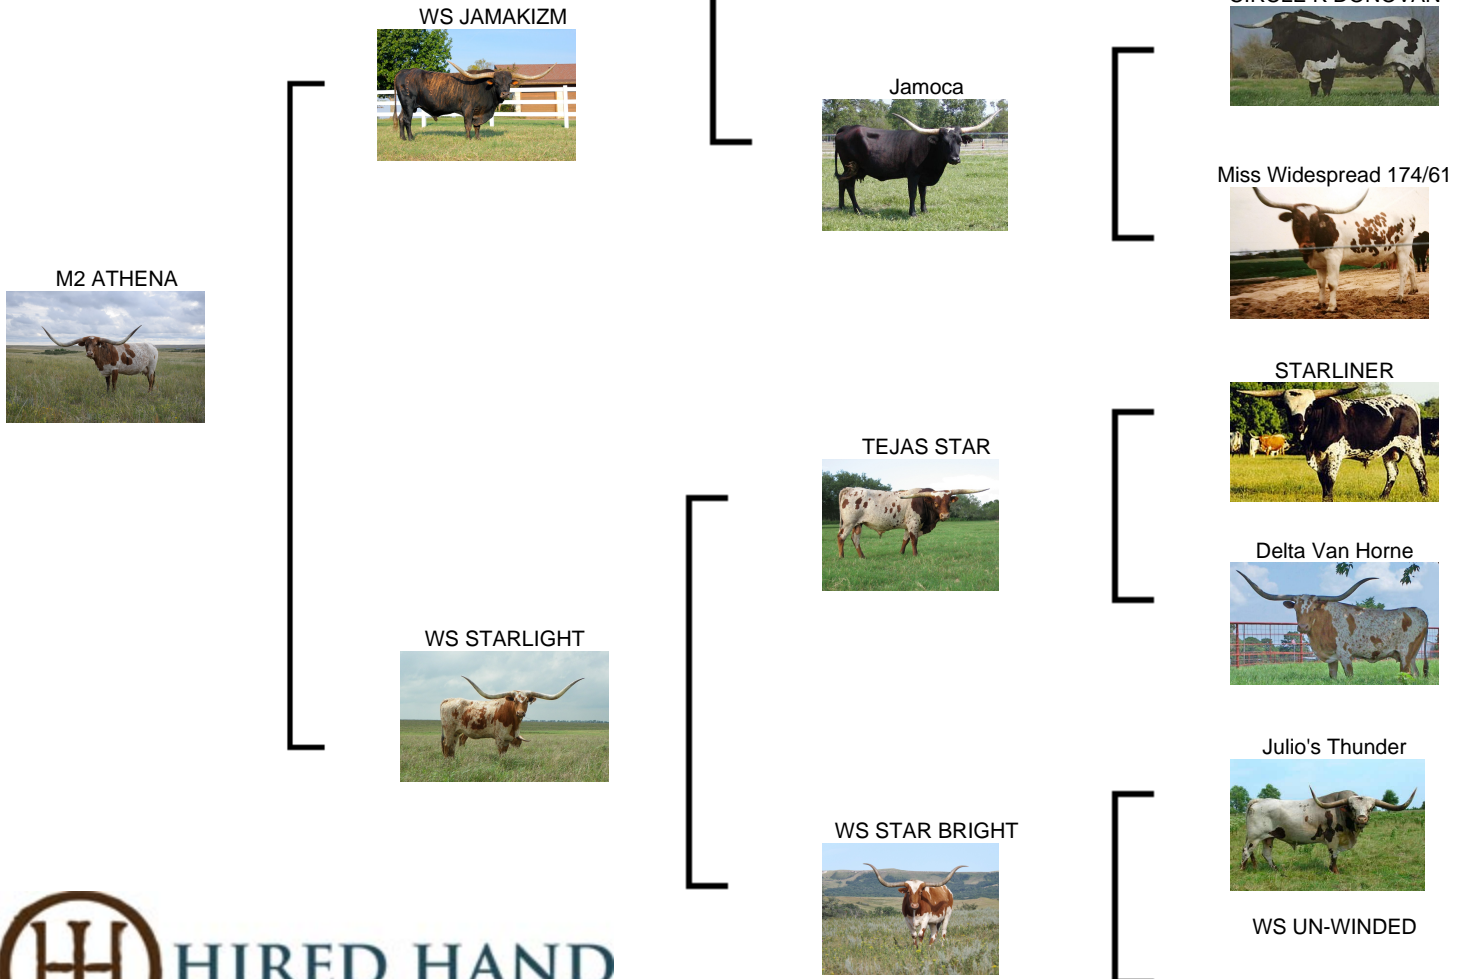

<http://www.hiredhandsoftware.com>