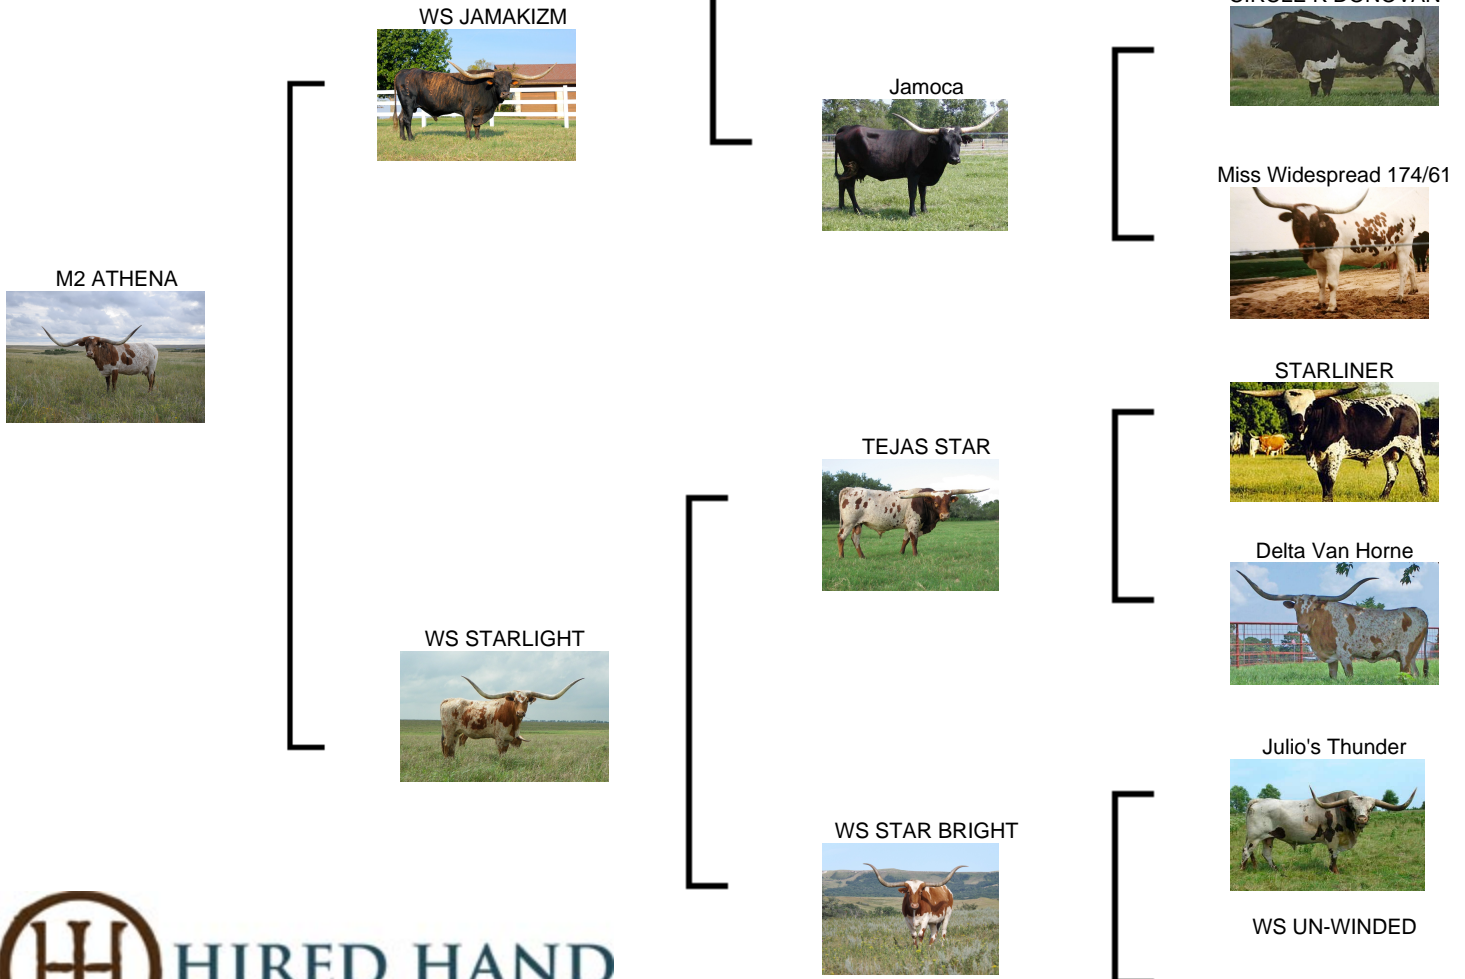

M2 ATHENA

Date of Birth: 04/11/2018
Registration 1: CT1310444
Sale Price: \$8,000.00
Breeder: M2 Land and Cattle
Owner: M2 Land and Cattle

Courtesy of Rocky Mountain Longhorns

M2 ATHENA IS A MATRIARCH COW AND
 OUTPRODUCES HERSELF EVERY YEAR. WE ARE
 KEEPING A DAUGHTER AND THIS YEARS BULL CALF
 AS REPLACEMENT TO CARRY ON HER LEGACY.
 SHE'S DNA'D, PARENT VERIFIED AND ON RECORD
 AT THE TLBAA. EASY HANDLING AND EATS OUT OF
 YOUR HAND. DAM WAS 97" TTT AT DEATH AND WS
 JAMAKIZM CARRIES HIS OWN MERIT. CONFIRMED

Total Horn: 111.7500 on 10/03/2024
TTT: 85.3125 on 10/03/2024
Weight: 1324.0000 on 10/03/2024

<http://www.hiredhandsoftware.com>